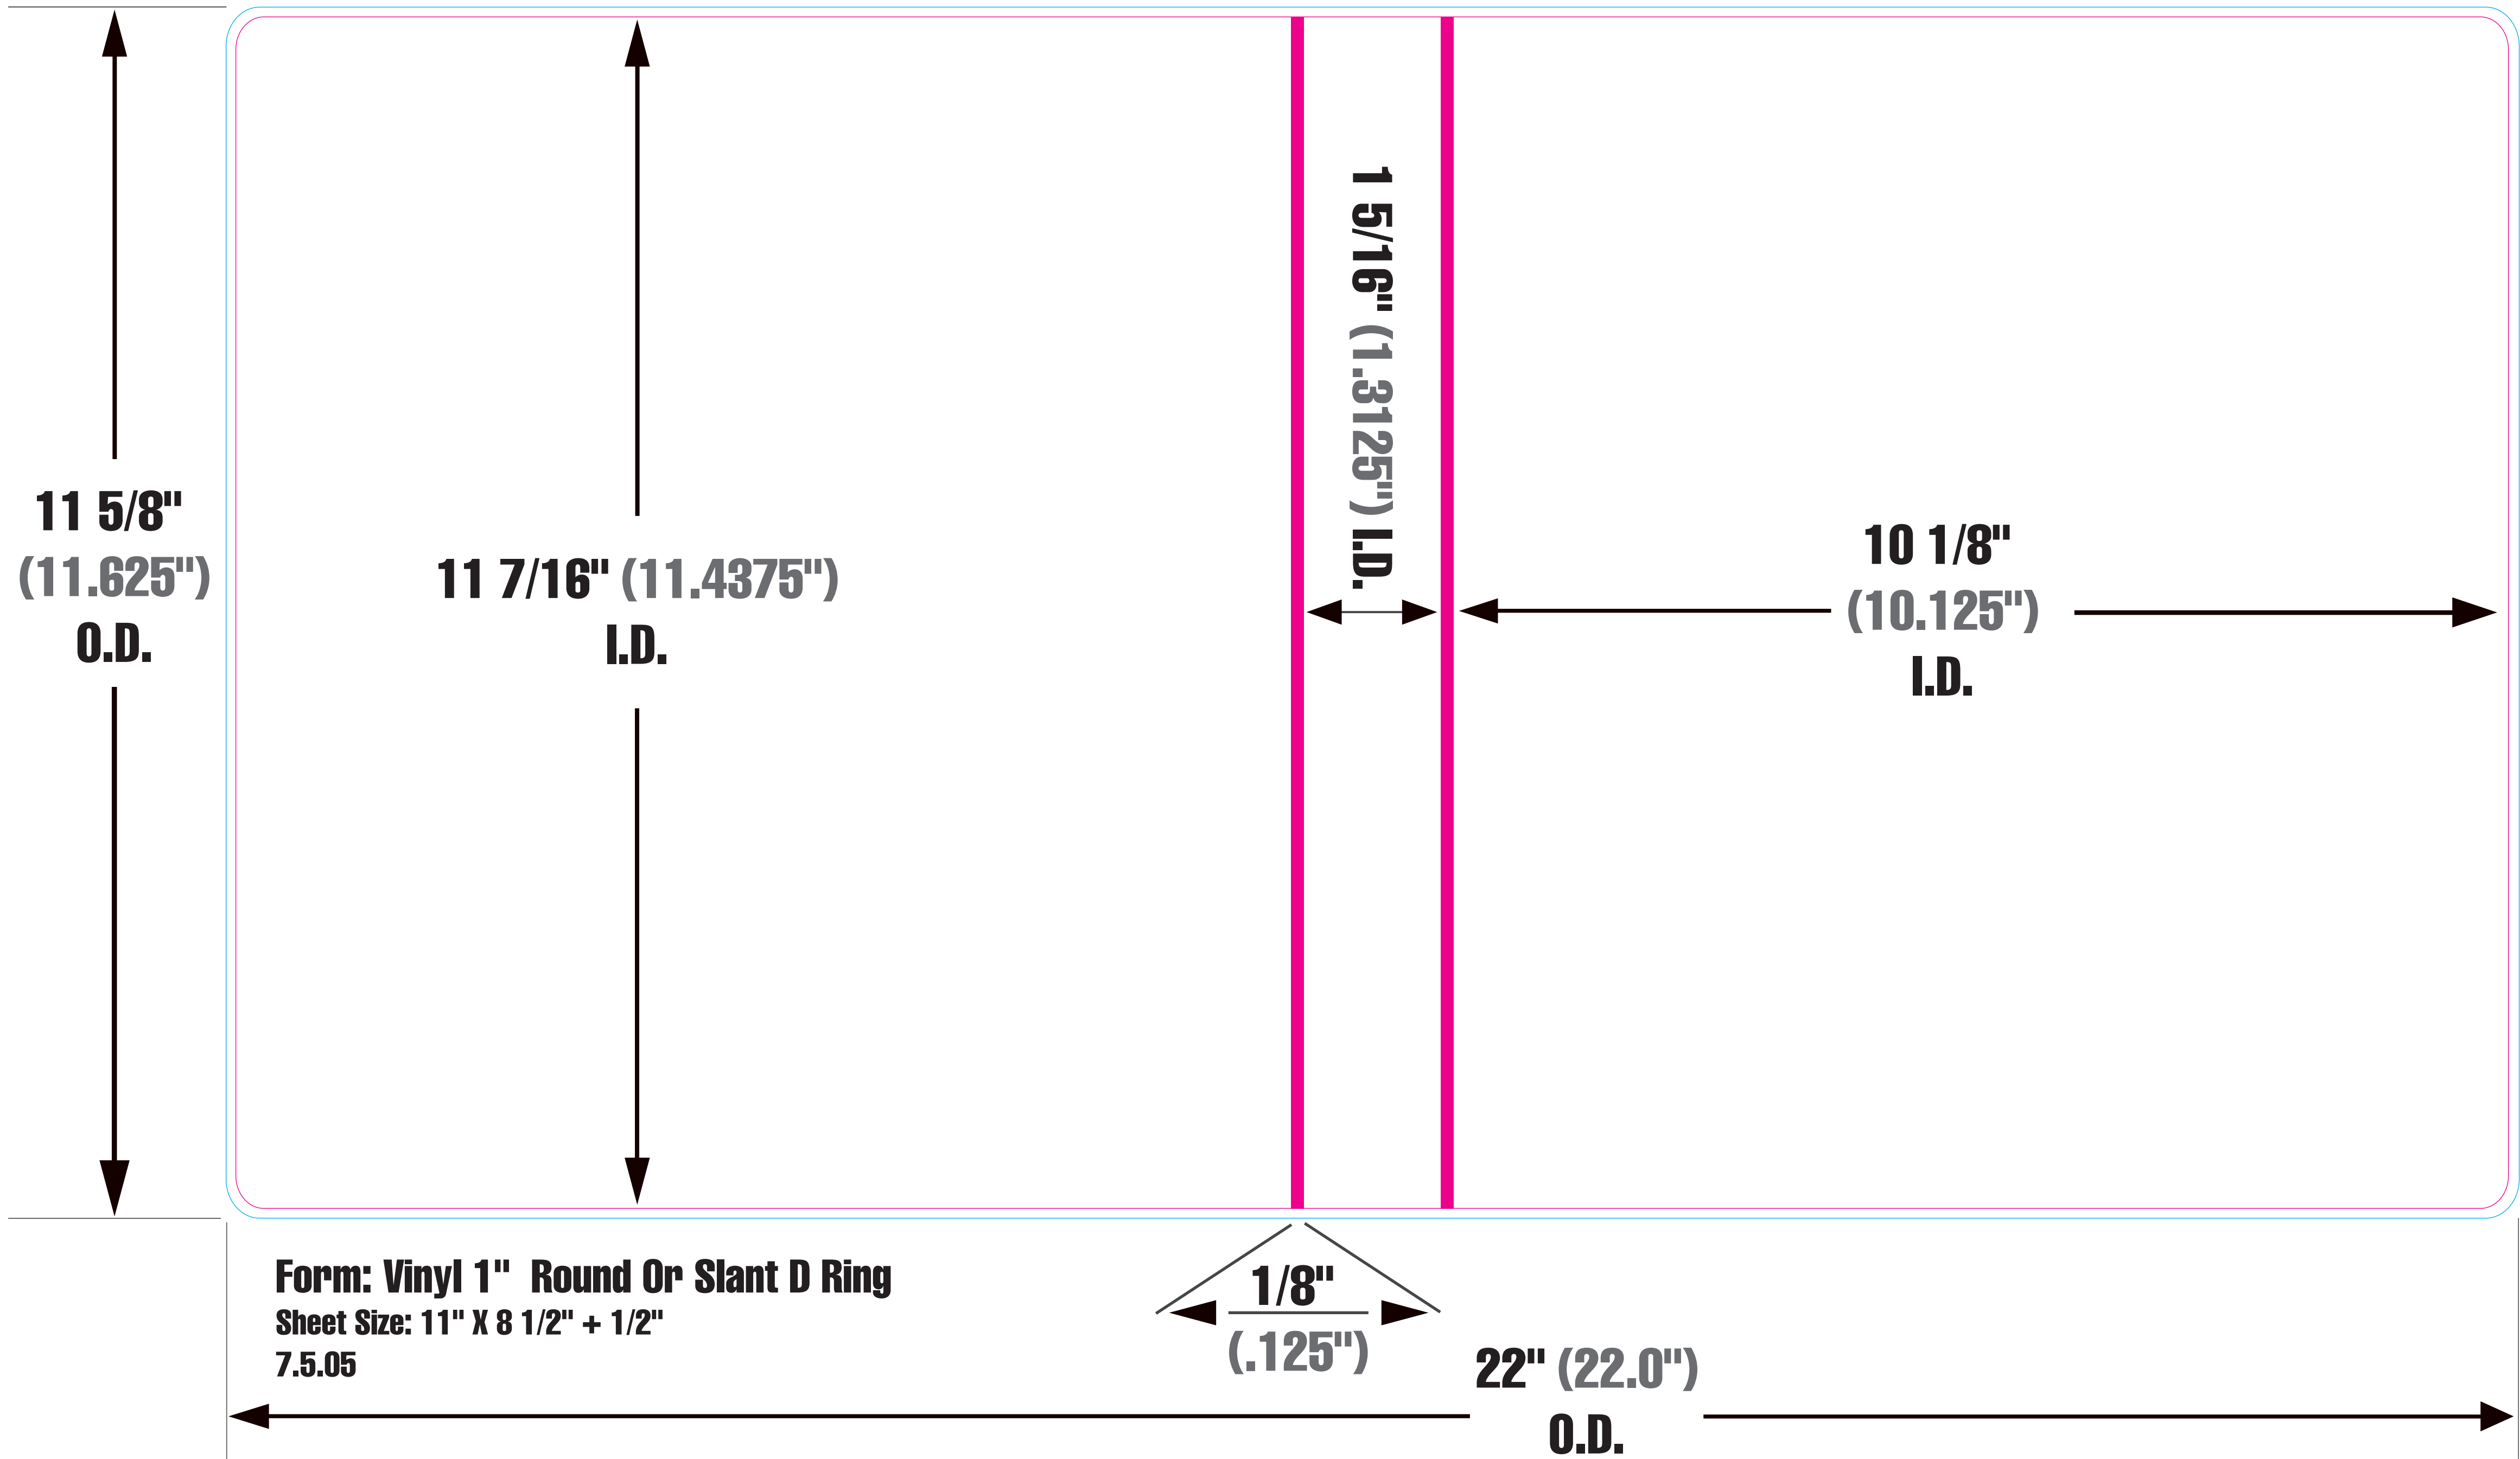

VINYL BINDER LAYOUT
 Capacity: 1" Round Or Slant D Ring

Entrapment: Enclosed
 Top Opening
 PLEASE NOTE: **DO NOT TRIM PRESS SHEETS**

Panel Size: 11 3/8" X 10 1/16"
Panel Size: 11 1/8" X 9 13/16"

Spine Size: 11 3/8" X 1 1/4"
Spine Size: 11 1/8" X 1"

Form: Vinyl 1" Round Or Slant D Ring
 Sheet Size: 11" X 8 1/2" + 1/2"
 7.5.05

1/8"
(.125")

22" (22.0")
O.D.