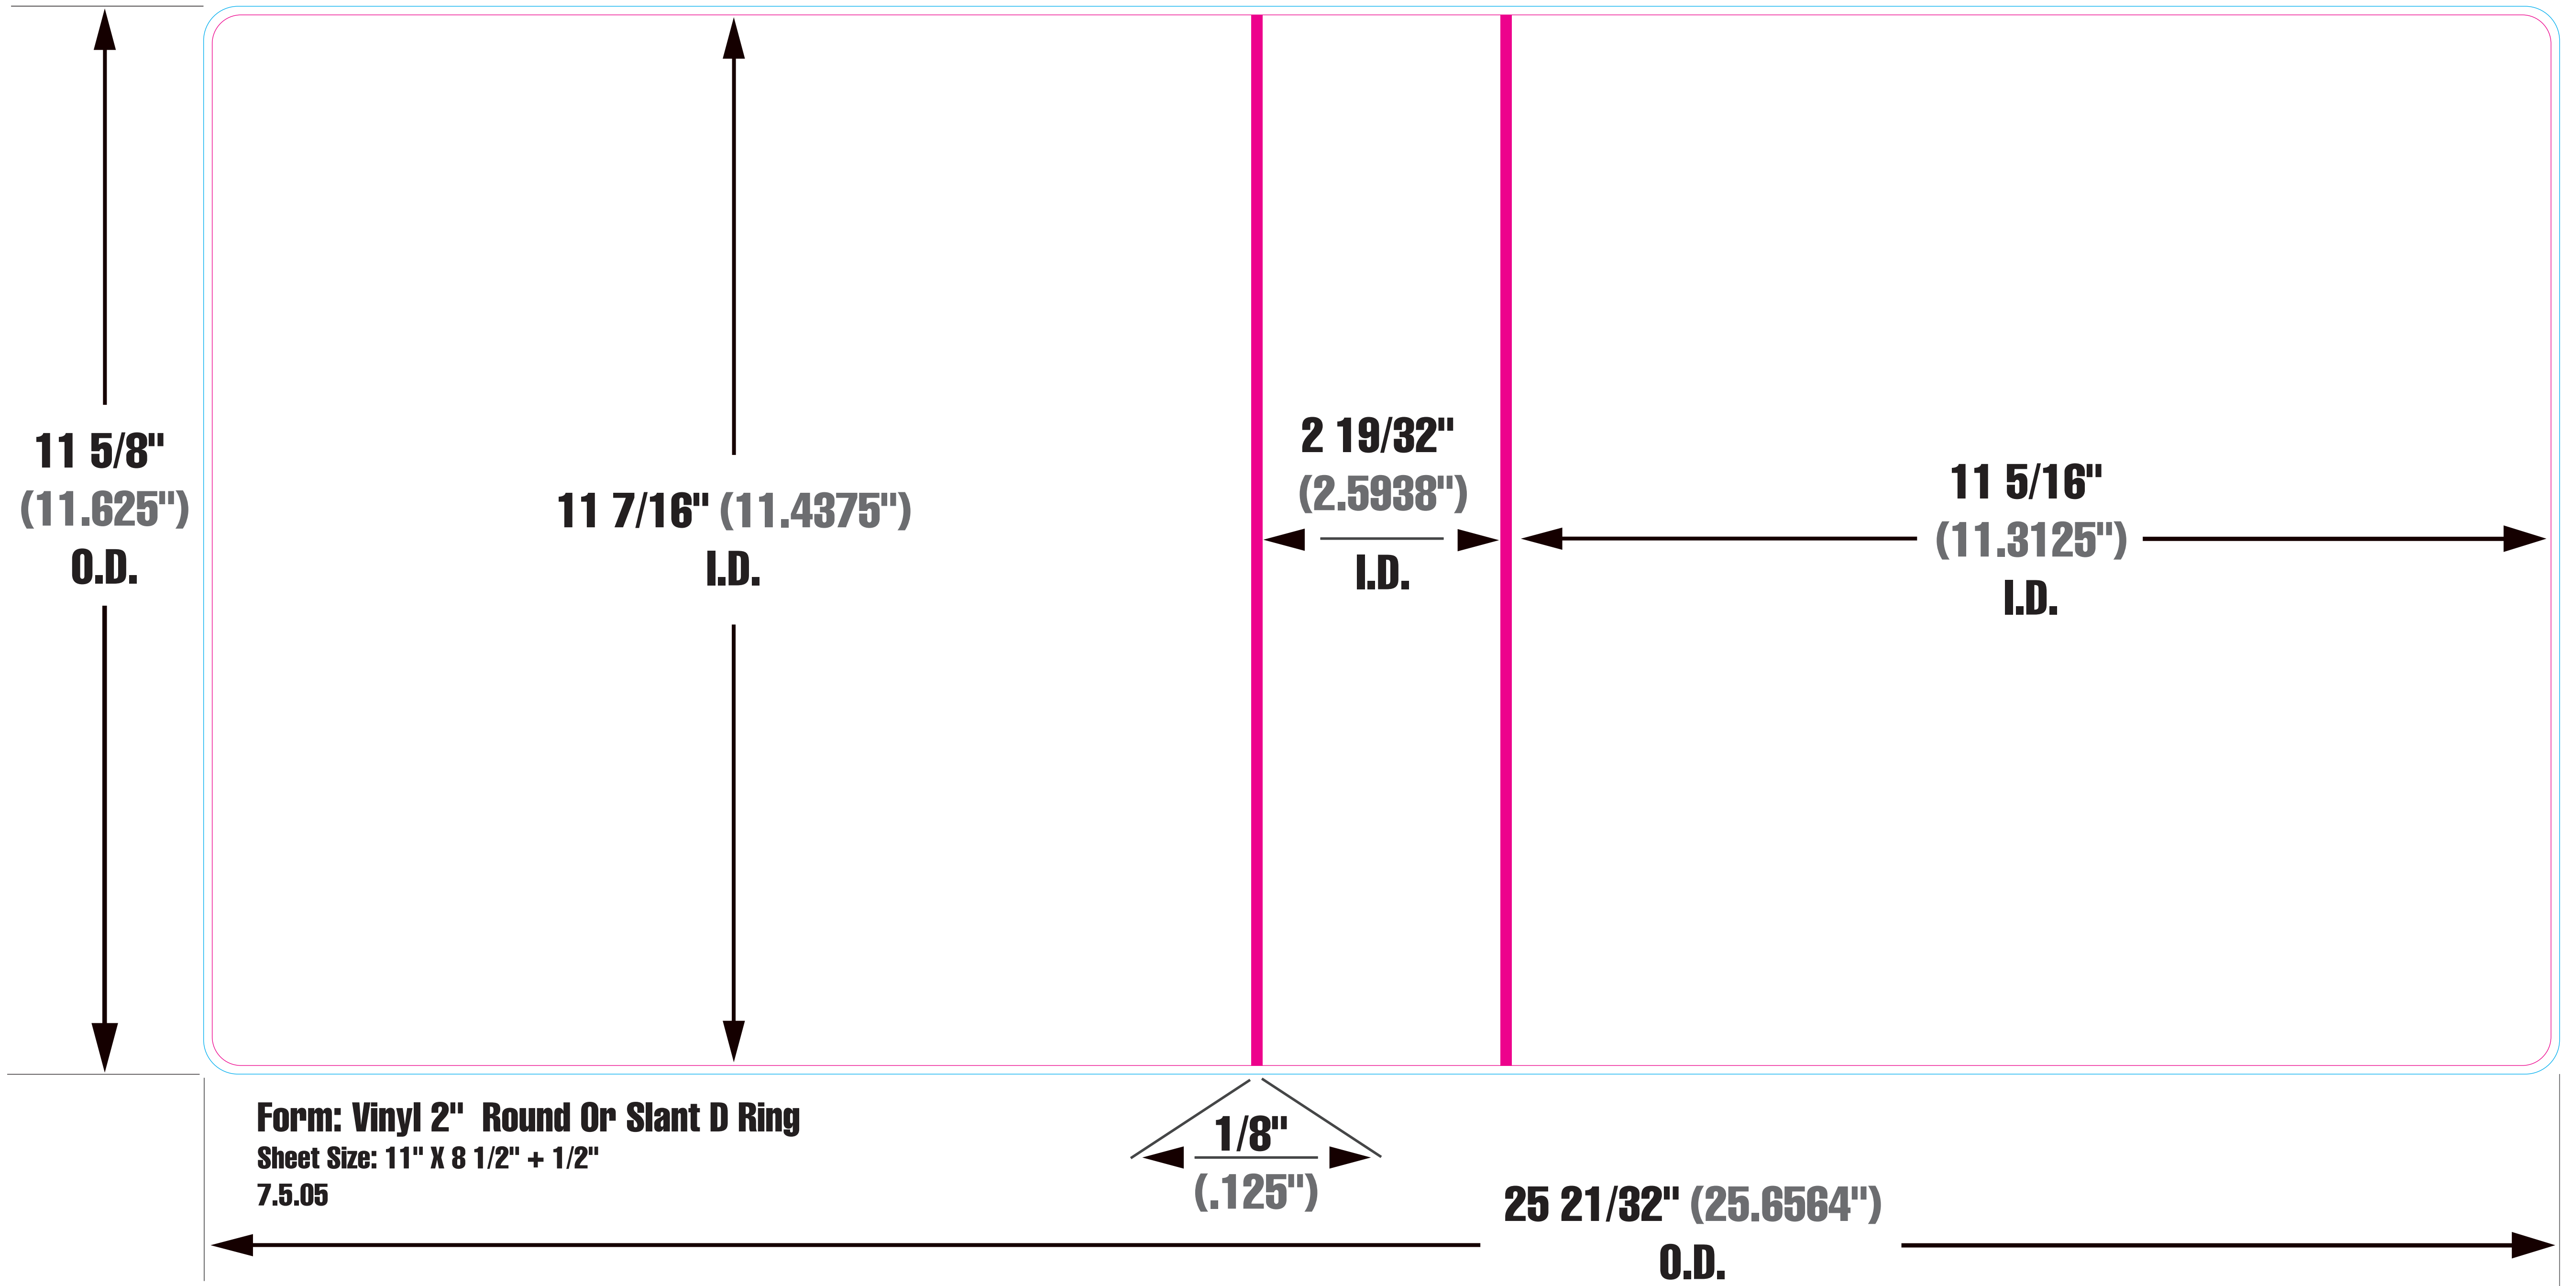

VINYL BINDER LAYOUT
 Capacity: 2" Round Or Slant D Ring

Entrapment: Enclosed Panel Size: 11 3/8" X 11 1/4"
 Top Opening Panel Size: 11 1/8" X 11"
 PLEASE NOTE: **DO NOT TRIM PRESS SHEETS**

Spine Size: 11 3/8" X 2 1/2"
 Spine Size: 11 1/8" X 2 1/4"

Form: Vinyl 2" Round Or Slant D Ring
 Sheet Size: 11" X 8 1/2" + 1/2"
 7.5.05

25 21/32" (25.6564")
O.D.